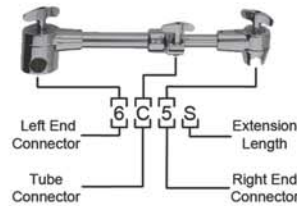

Taye Hardware (Cont'd)

Hardware Packs

Pack Components	Pack Price
Hardware Pack A: Includes: HH6000, BS6300BT, CS6300BT, SS6000BT, PSK601C.....	$625
Hardware Pack C: Includes: HH5000, BS5300, CS5300, SS5000BT, PSK501C.....	$535
Hardware Pack G: Includes: HH4000, SS4000BT, 2-BS4300BT, PSK501C, BA55BT.....	$575
Hardware Pack DP: Includes: HH5000, BS5200, CS5200, SS5000BT, PPK401CP.....	$495
Hardware Pack R: Includes: HH4000, SS4000BT, PSK501C, GoPack3, DZ1514, 2-DZ1520, 3-DZ1529, 2-BA78, 3-LD78105, 4-CAP15FR, 5-TC1515PC, 5-RC1578PC.....	$1,099
Hardware Pack Z (Holographic Swirl): Includes: ZHH5000, ZBS5300, ZCS5300, ZSS5000BT, PSK501C.....	$625
Hardware Pack DZ: Includes: DZ1514, 2-DZ1520, 3-DZ1529, 2-BA78, 3-LD78105, 4-CAP15FR, 5-TC1515PC, 5-RC1578PC.....	$599

Taye Accessory Clamp System (ACS)

The ACS Accessory Clamp System features a fully expandable Multi-Clamping, Multi-Booming solution for all your Accessories, Cymbals & Drums. ACS Components are designed to easily position what you need, where you want-----Saving Weight & Value

ACS Parts Explained

- 5 - Receives 1/2" Rod
- 6 - Receives 3/4" Tube
- C - Receives 3/4" Tube
- D - Receives 5/8" Tube
- S - 4" to 7" short
- M - 9" to 12" medium
- L - 15" to 24" long
- BT - BallTilter
- RT - RatchetTilter

Example:

Components:

ACS-55S-R Each End Accepts 1/2" Rod.....	$33.99
ACS-55S Both Ends, Each End Accepts 1/2" Rod.....	$33.99
ACS-5C5S Each End Accepts 1/2" Rod,Length extends From 4" to 7".....	$44.99
ACS-5C5M Each End Accepts 1/2" Rod,Length extends From 9" to 12".....	$46.99
ACS-65S One End Accepts 3/4" Tube,The other end accepts 1/2" Rod,extends from 4" to 7".....	$39.99
ACS-6C5M One end Accepts 1/2" Rod,Other End Accepts 3/4" Tube, Extends from 9" to 12".....	$52.99
ACS-65M One End Accepts 3/4" Tube,The other end accepts 1/2" Rod,extends from 9" to 12".....	$41.99
ACS-6C5S One end Accepts 1/2" Rod,Other End Accepts 3/4" Tube, Extends from 4" to 7".....	$50.99
ACS-6D6L Both Ends Accept 3/4" Tube,Length extends from 15" to 24".....	$60.99
ACS-6D6M Both Ends Accept 3/4" Tube,Length extends from 9" to 12".....	$58.99
ACS-6D6S Both Ends Accept 3/4" Tube,Length extends from 4" to 7".....	$56.99
ACS-66S Both Ends Accepts 3/4" Tube.....	$44.99
ACS-66M 3/4" To connector medium	$44.99
AH100R Closed Hat, with HC100R QuickRelease clutch.....	$54.99
ACS-6HBT Hide-Away (allow you to convert from Boom to Straight) BallTilter, 3/4" Tube.....	$71.99
ACS-6HRT Hide-Away (allow you to convert from Boom to Straight) RatchetTilter, 3/4" Tube.....	$61.99
ACS-6BT BallTilter, 3/4" Tube.....	$32.99
ACS-5BT BallTilter, 1/2" Rod.....	$29.99
ACS-5RT RatchetTilter, 1/2" Rod.....	$26.99