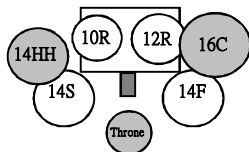

GAD520J : Suggested Street Price - \$599

GAD2016B	20X16	Bass
GAD1414F	14X14	Floor
GAD1209R	12X9	Rack
GAD1085R	10X8.5	Rack
GAD1455S	14X5.5	Snare

Hardware Pack:
Snare Stand, Hi-hat Stand, Straight Cymbal Stand,
Drum Pedal, and Throne