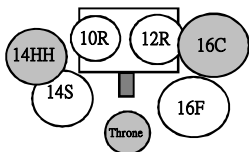

GAD522S : Suggested Street Price - $599

GAD2216B	22X16	Bass
GAD1616F	16X16	Floor
GAD1209R	12X9	Rack
GAD1085R	10X8.5	Rack
GAD1455S	14X5.5	Snare

Hardware Pack:
Snare Stand, Hi-hat Stand, Straight Cymbal Stand,
Drum Pedal, and Throne

Cymbals:
14" Hi-Hats, 16" Crash

Features:

- Premium All-Poplar Shell
  - Shell 8 ply, 7 mm
- EFS™ Shell Technology
- Black E-Plated Lugs and Tripel Flange Hoops
- UB105 PocketHinge Bracket
- BB70 & BB70W Tom Mount System

Finishes:

Laminate Finishes:

WR	Wine Red
WH	White
BK	Black
SS	Silver Sparkle*

*Available on GAD522S and GAD520J only

Timbales

Stainless Steel Timbales...with TC91 Tom Clamp

ST1465	14 x 6.5	$245.00
ST1305	13 x 5	$230.00
ST1204	12 x 4	$225.00
ST1035	10 x 3.5	$200.00